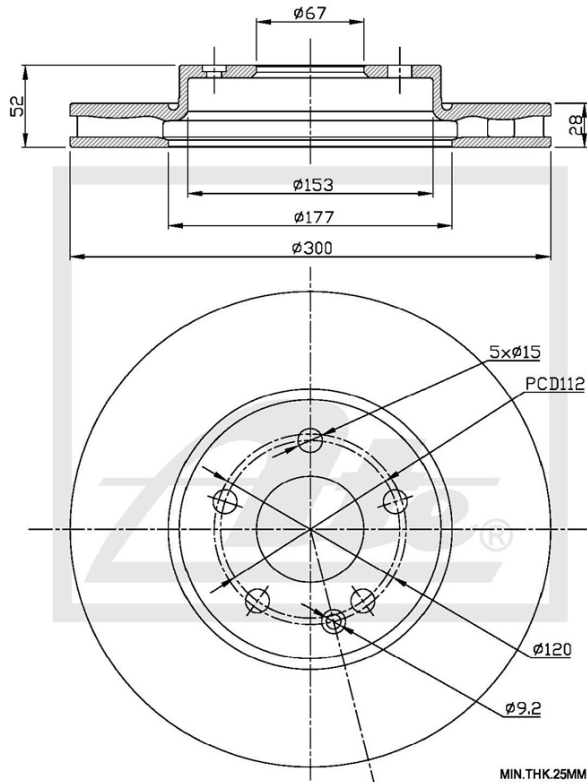

NEW PART NUMBER

Drawing

Details of New Part

Brake Disc - Front

Product Dimensions

Diameter - 300mm

Thickness - 28mm

Height - 52mm

PCD - 112mm

Spigot - 67mm

Package Dimensions

Weight - 8000g

L - 340mm

W - 320mm

H - 70mm

Barcode